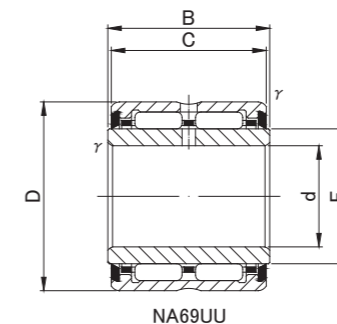

MACHINED RING NEEDLE ROLLER BEARINGS

SEALED, WITH INNER RING

NA69UU

NA49UU,NA69UU,SEALED TYPE

Prepacked Grease